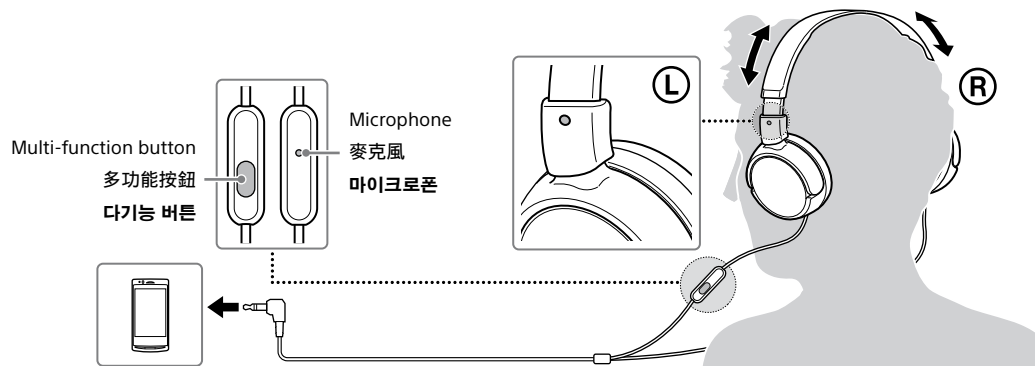

If you install the Smart Key app\* from Google Play store, the track and volume adjustment on your smartphone will be enabled with multi-function button.

\* Smart Key is an application for Xperia, Android™ OS 4.0 and above. The app may not be available in some countries and/or regions, and may not be used with unsupported smartphone models.